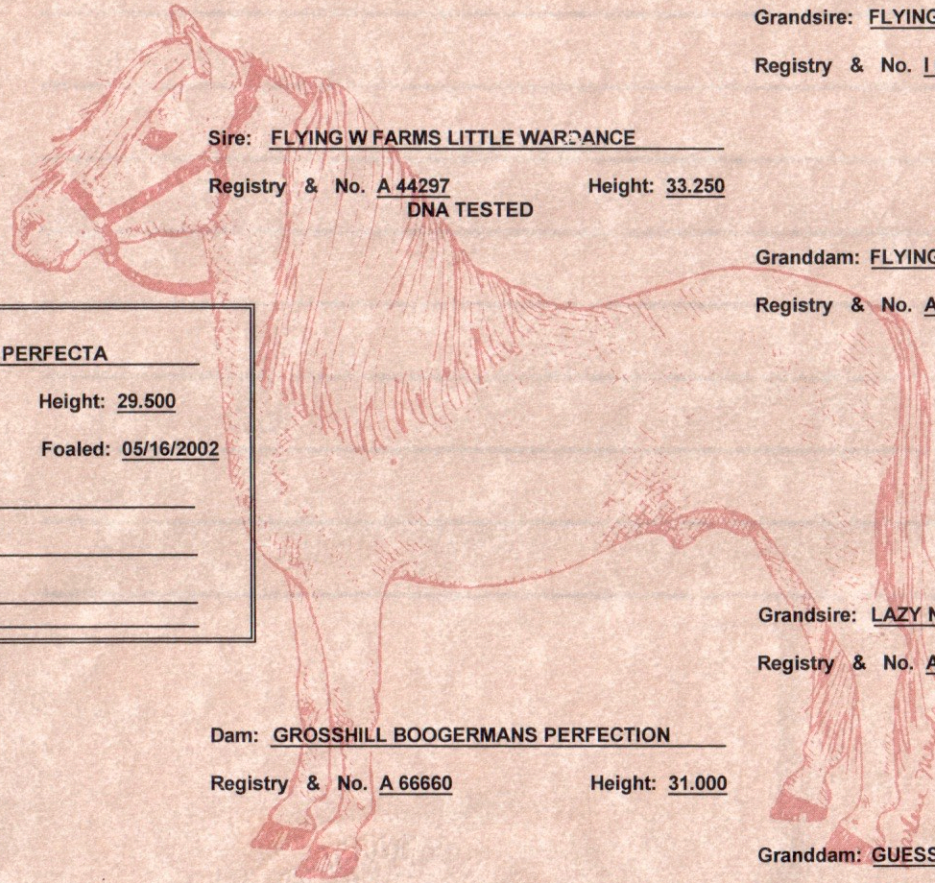

# Certificate of Registration

## The American Miniature Horse Association, Inc.

Name: <u>WILLOW CREEKS DANCERS PERFECTA</u>	
Registry No. <u>A 133053</u>	Height: <u>29.500</u>
Sex: <u>STALLION</u> DNA TESTED	Foaled: <u>05/16/2002</u>
Color & Markings <u>BAY PINTO</u>	
Breeder: <u>PATRICIA G. WILHOITE</u>	
Country: <u>USA</u>	

Grandsire: FLYING W FARMS WARDANCE  
Registry & No. I 02060                      Height: 29.000

Sire: FLYING W FARMS LITTLE WARDANCE  
Registry & No. A 44297                      Height: 33.250  
DNA TESTED

Dam: GROSSHILL BOOGERMANS PERFECTION  
Registry & No. A 66660                      Height: 31.000

Granddam: GUESS WHATS VELVET  
Registry & No. A 08972                      Height: 32.750  
DNA TESTED

Given under my hand and seal at Alvarado, Texas,  
this day of December 21, 2007.